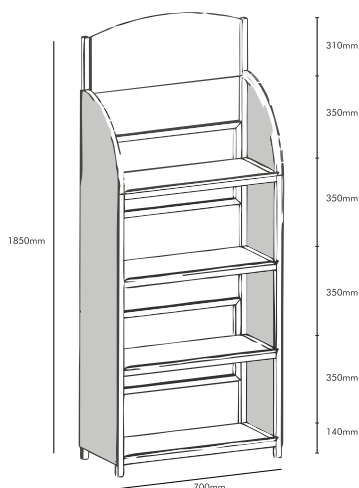

CODICE CODE

EXPOCHAIN1